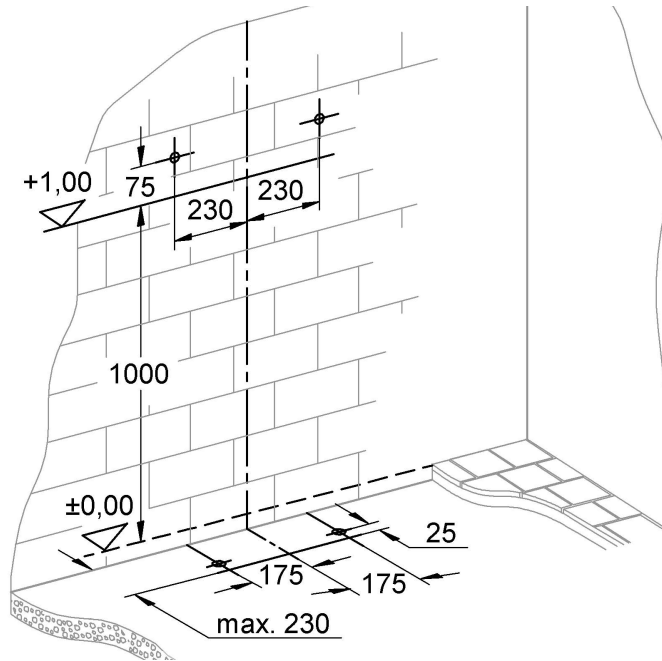

39 062

Rapid SL

Design + Engineering GROHE Germany

99.0159.031/ÄM 228857/07.13

ENJOY WATER®

i

3

4