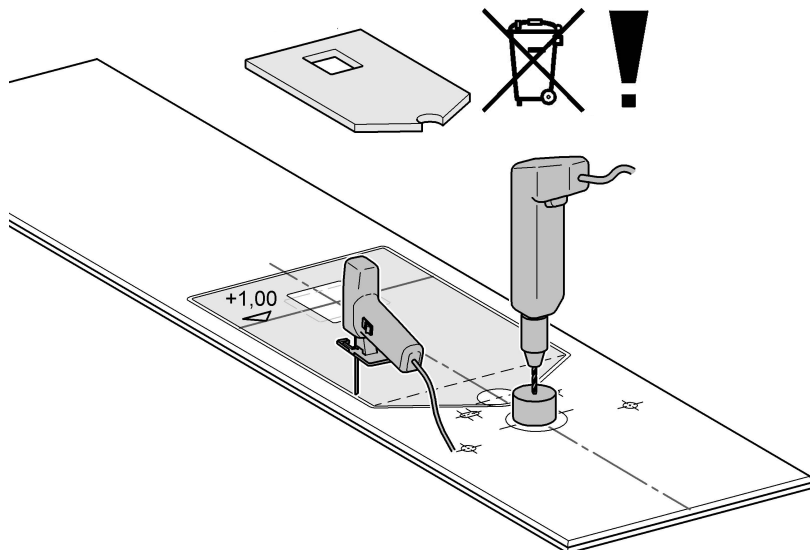

39 062

Rapid SL

Design + Engineering GROHE Germany

99.0159.031/ÄM 228857/07.13

ENJOY WATER®

i

3

4