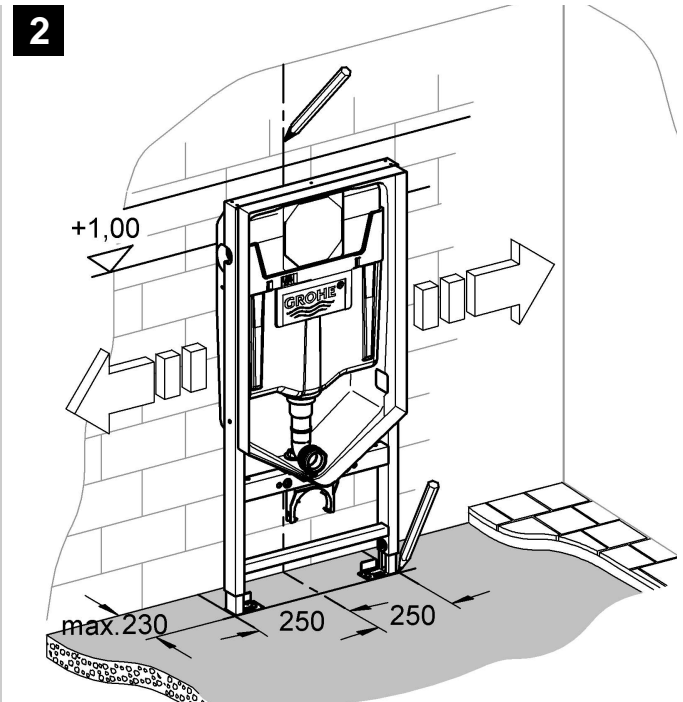

39 062

Rapid SL

Design + Engineering GROHE Germany

99.0159.031/ÄM 228857/07.13

ENJOY WATER®

i

3

4