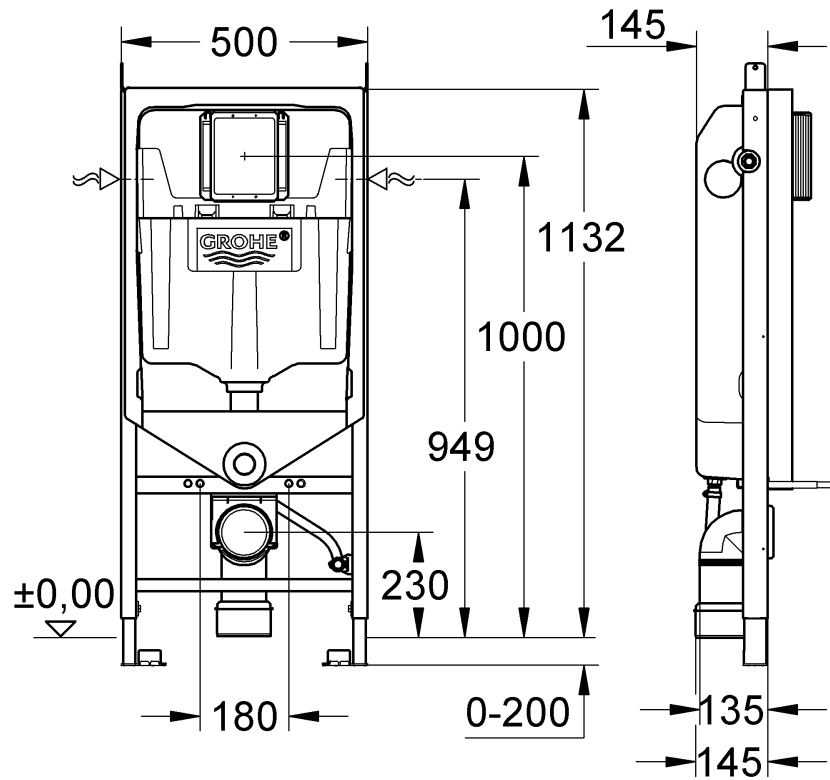

39 062

Rapid SL

Design + Engineering GROHE Germany

99.0159.031/ÄM 228857/07.13

ENJOY WATER®

i

3

4

5

6

7

8

i

9

10

11