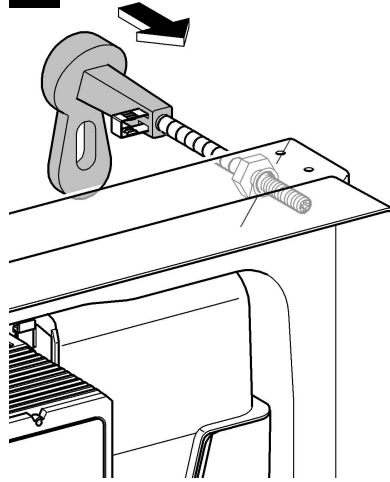

39 062

Rapid SL

Design + Engineering GROHE Germany

99.0159.031/ÄM 228857/07.13

ENJOY WATER®

i

3

4