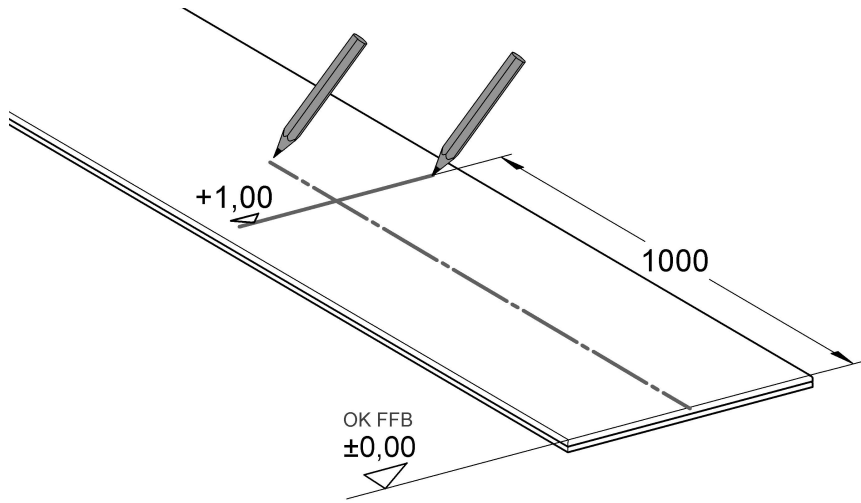

39 062

Rapid SL

Design + Engineering GROHE Germany

99.0159.031/ÄM 228857/07.13

ENJOY WATER®

i

3

4