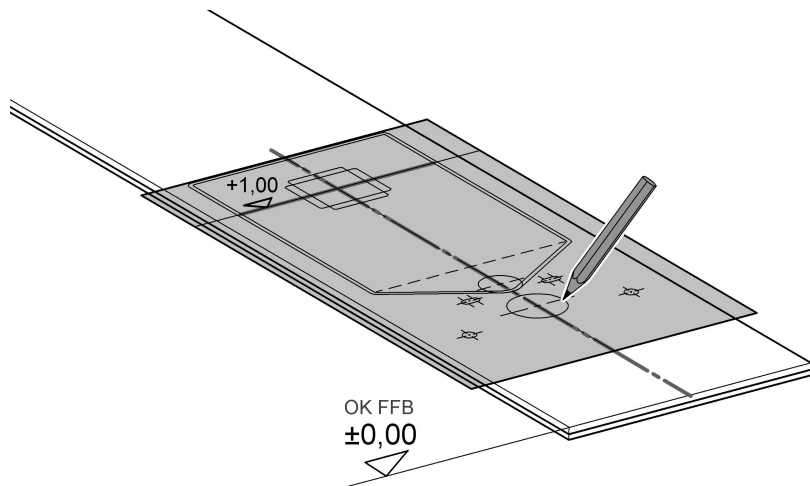

39 062

Rapid SL

Design + Engineering GROHE Germany

99.0159.031/ÄM 228857/07.13

ENJOY WATER®

i

3

4