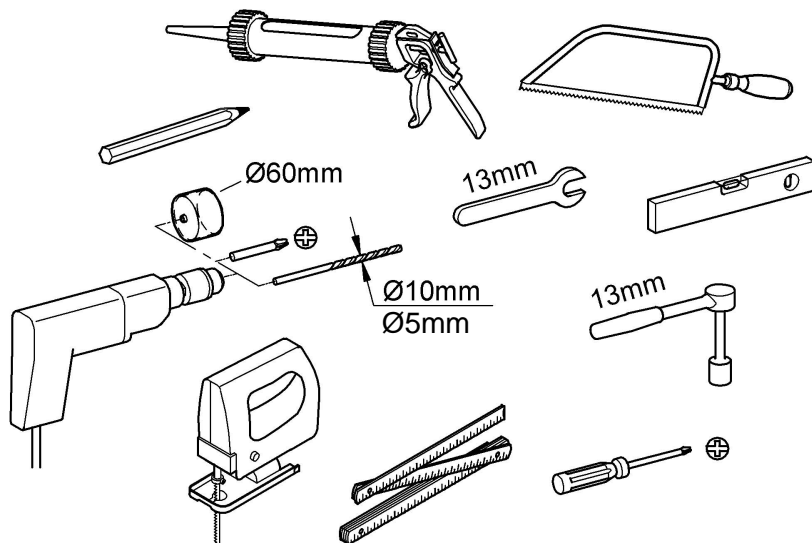

39 062

Rapid SL

Design + Engineering GROHE Germany

99.0159.031/ÄM 228857/07.13

ENJOY WATER®

i

3

4