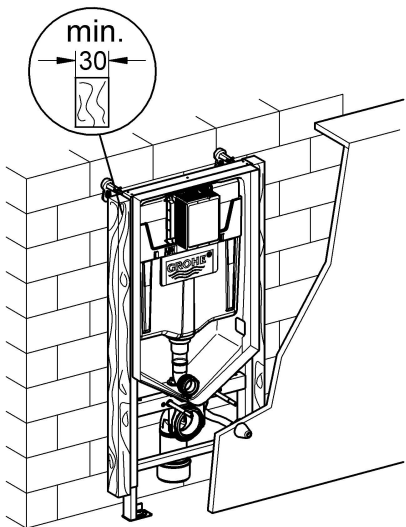

39 062

Rapid SL

Design + Engineering GROHE Germany

99.0159.031/ÄM 228857/07.13

ENJOY WATER®

i

3

4