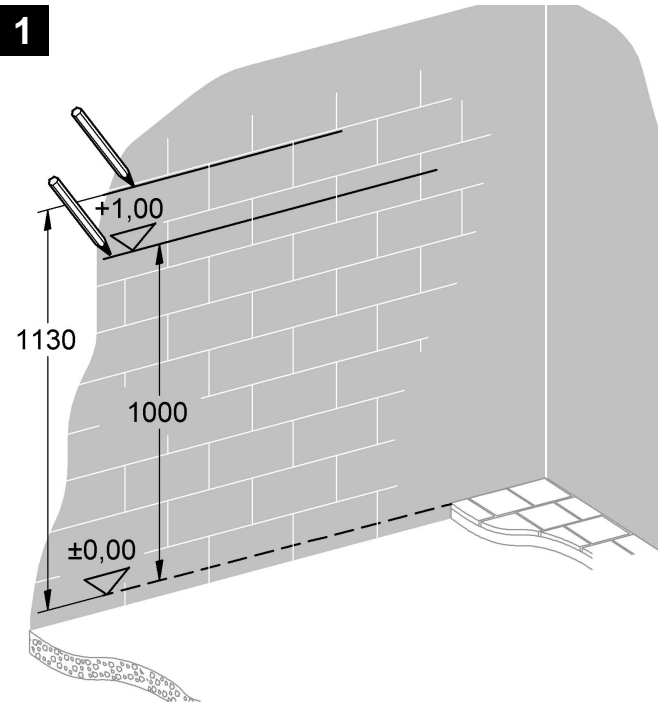

39 062

Rapid SL

Design + Engineering GROHE Germany

99.0159.031/ÄM 228857/07.13

ENJOY WATER®

i

3

4