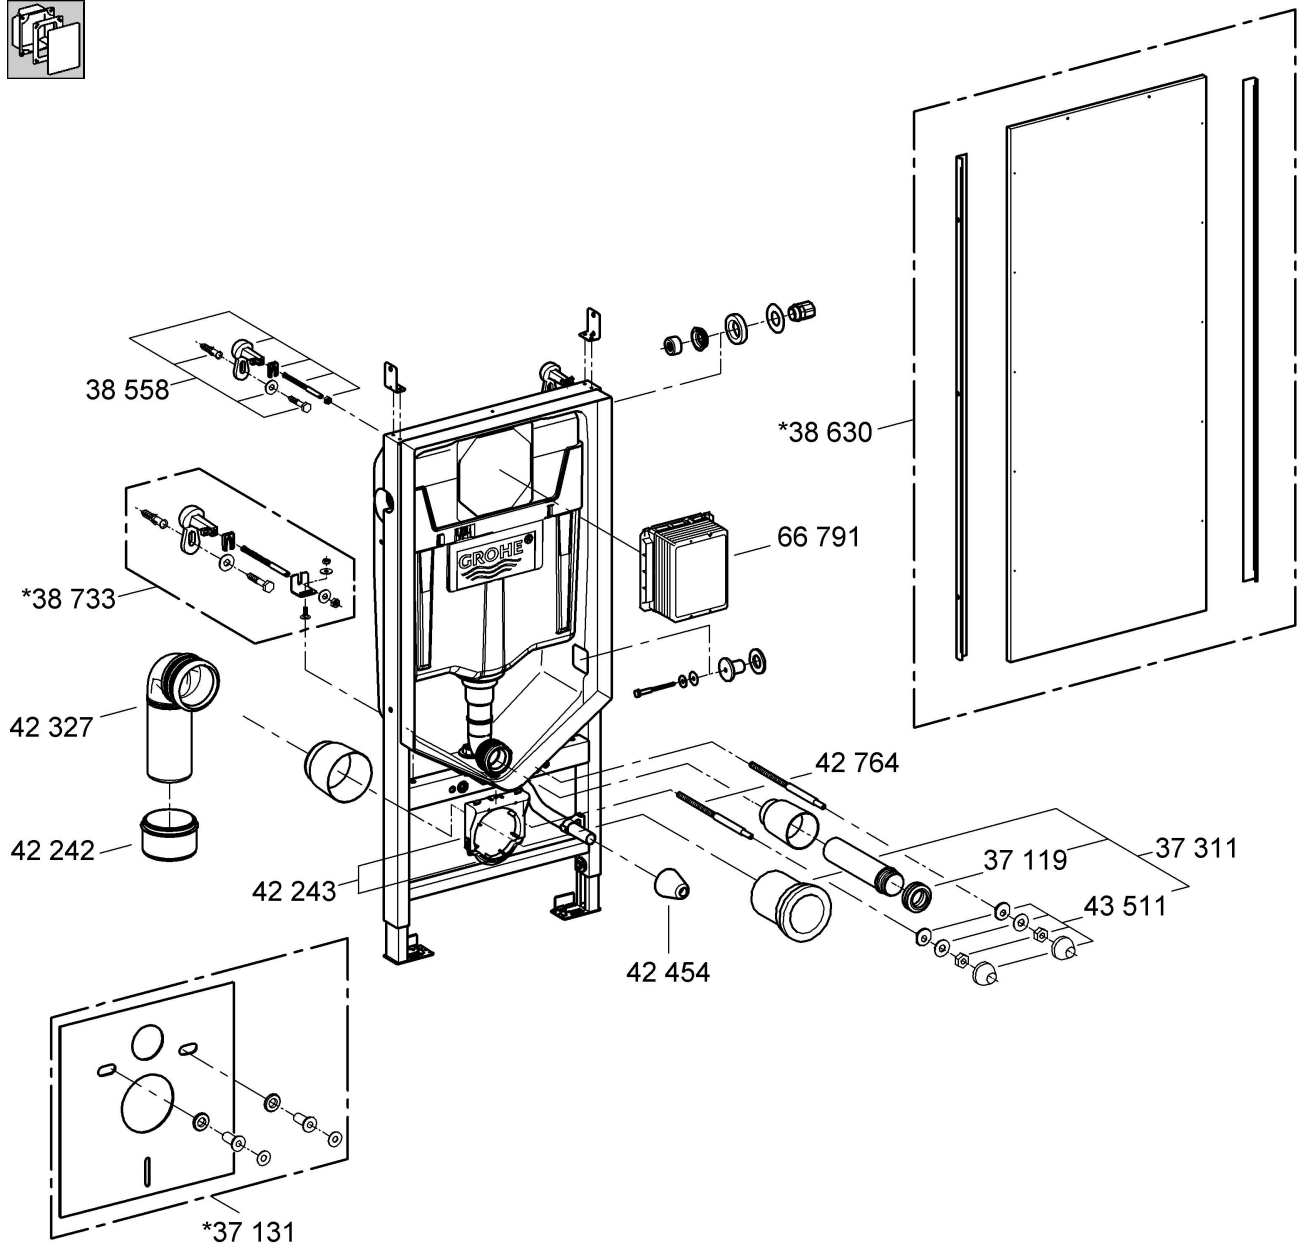

39 062

Rapid SL

Design + Engineering GROHE Germany

99.0159.031/ÄM 228857/07.13

ENJOY WATER®

i

3

4