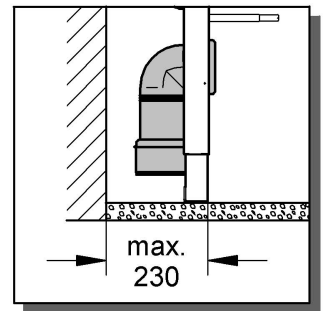

39 062

Rapid SL

Design + Engineering GROHE Germany

99.0159.031/ÄM 228857/07.13

ENJOY WATER®

i

3

4